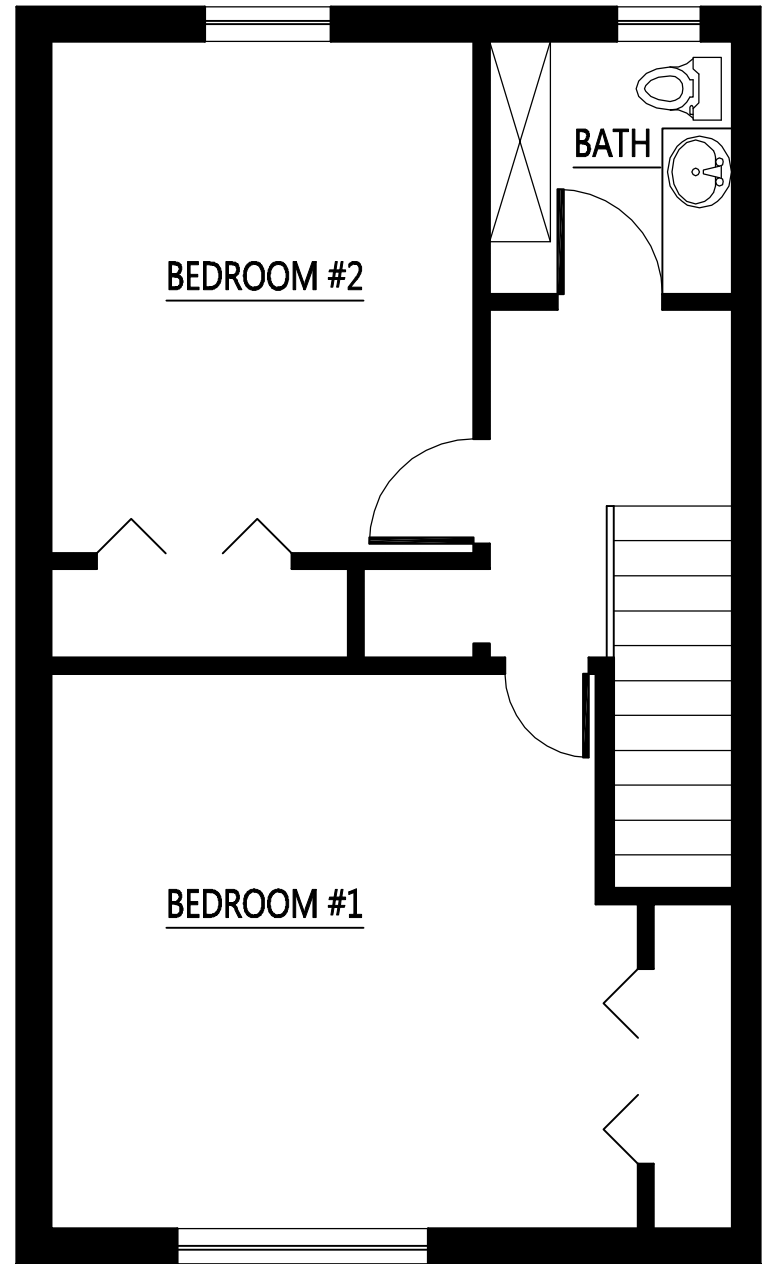

MAIN PLAN  
AREA = 461 SQFT

UPPER PLAN  
AREA = 435 SQFT

GRAND MARAIS APARTMENTS